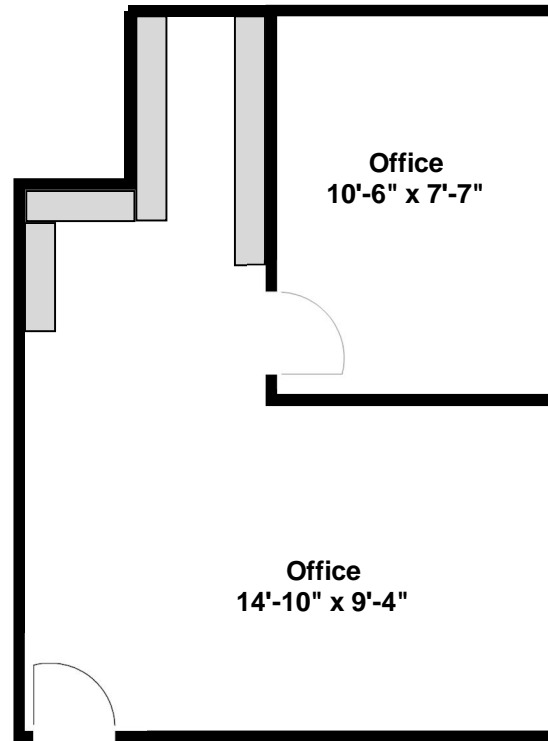

**Badger Building
1225 Tower Ave.
Superior, WI 54880**

**Suite 207
270 Square Feet**